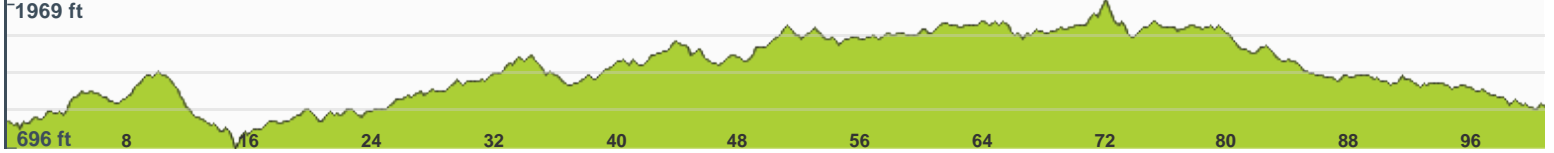

2024 HCR PCA Bluebonnet Tour

ROUTE INFORMATION

ROUTE LENGTH 100.795 miles

ASCENT 6197 ft

DESCENT 6069 ft

HILLS ⬆ 45.0% | ⬇ 39.6% | ➡ 15.4%

TERRAIN Road 🏔

START **LAT:** 30.306519, **LNG:** -97.936948

NOTES

Route for HCR PCA 2024 Bluebonnet Tour

2024 HCR PCA Bluebonnet Tour

ROUTE DIRECTIONS

No	Miles	Turn	Directions
1	0.000		 Meet in the Bee Cave Whole Foods parking lot at 8am for a driver's meeting. Restrooms are available in the McDonald's if needed.
2	0.040	←	Turn left onto Market Street
3	0.101	→	Turn right onto West Highway 71
4	1.801	←	Turn left onto Hamilton Pool Road
5	1.804	←	 Pull onto the shoulder of Hamilton Pool Road in front of Bee Cave Elementary to allow the group to catch up after the traffic signal.
6	23.015	→	Turn right onto East Ranch Road 962
7	30.100	←	Turn left onto North US Highway 281
8	30.410	←	 Turn right into the Valero parking lot for a quick rest stop.
9	30.429	←	Exit the Valero station & turn left onto North US Highway 281.
10	30.908	←	Quick left onto West Ranch Road 962
11	30.909	←	 Pull onto the shoulder of RR 962 to allow the group to catch up after the traffic signal.
12	37.084	←	Turn left onto Smith West Ranch Road
13	42.129	←	Turn left onto Smith West Ranch Road
14	45.359	↗	Keep right onto Smith West Ranch Road
15	46.605	↘	Turn sharp right onto Ranch Road 1323
16	59.859	←	Turn left onto Ranch Road 1323
17	62.552	→	Turn right onto North State Highway 16
18	62.624	←	Turn left onto Eckert Road
19	64.000	←	Turn left onto Eckert Road
20	64.734	→	Turn right onto Eckert Road
21	64.910	↗	Turn slight right onto Eckert Road
22	67.413	→	Turn right onto Lower Crabapple Road
23	67.841	↗	Turn slight right onto Lower Crabapple Road
24	67.950	←	Turn left onto Lower Crabapple Road
25	68.924	↖	Keep left onto Lower Crabapple Road
26	70.402	→	Turn right
27	70.592	→	Turn right onto Ranch to Market Road 965