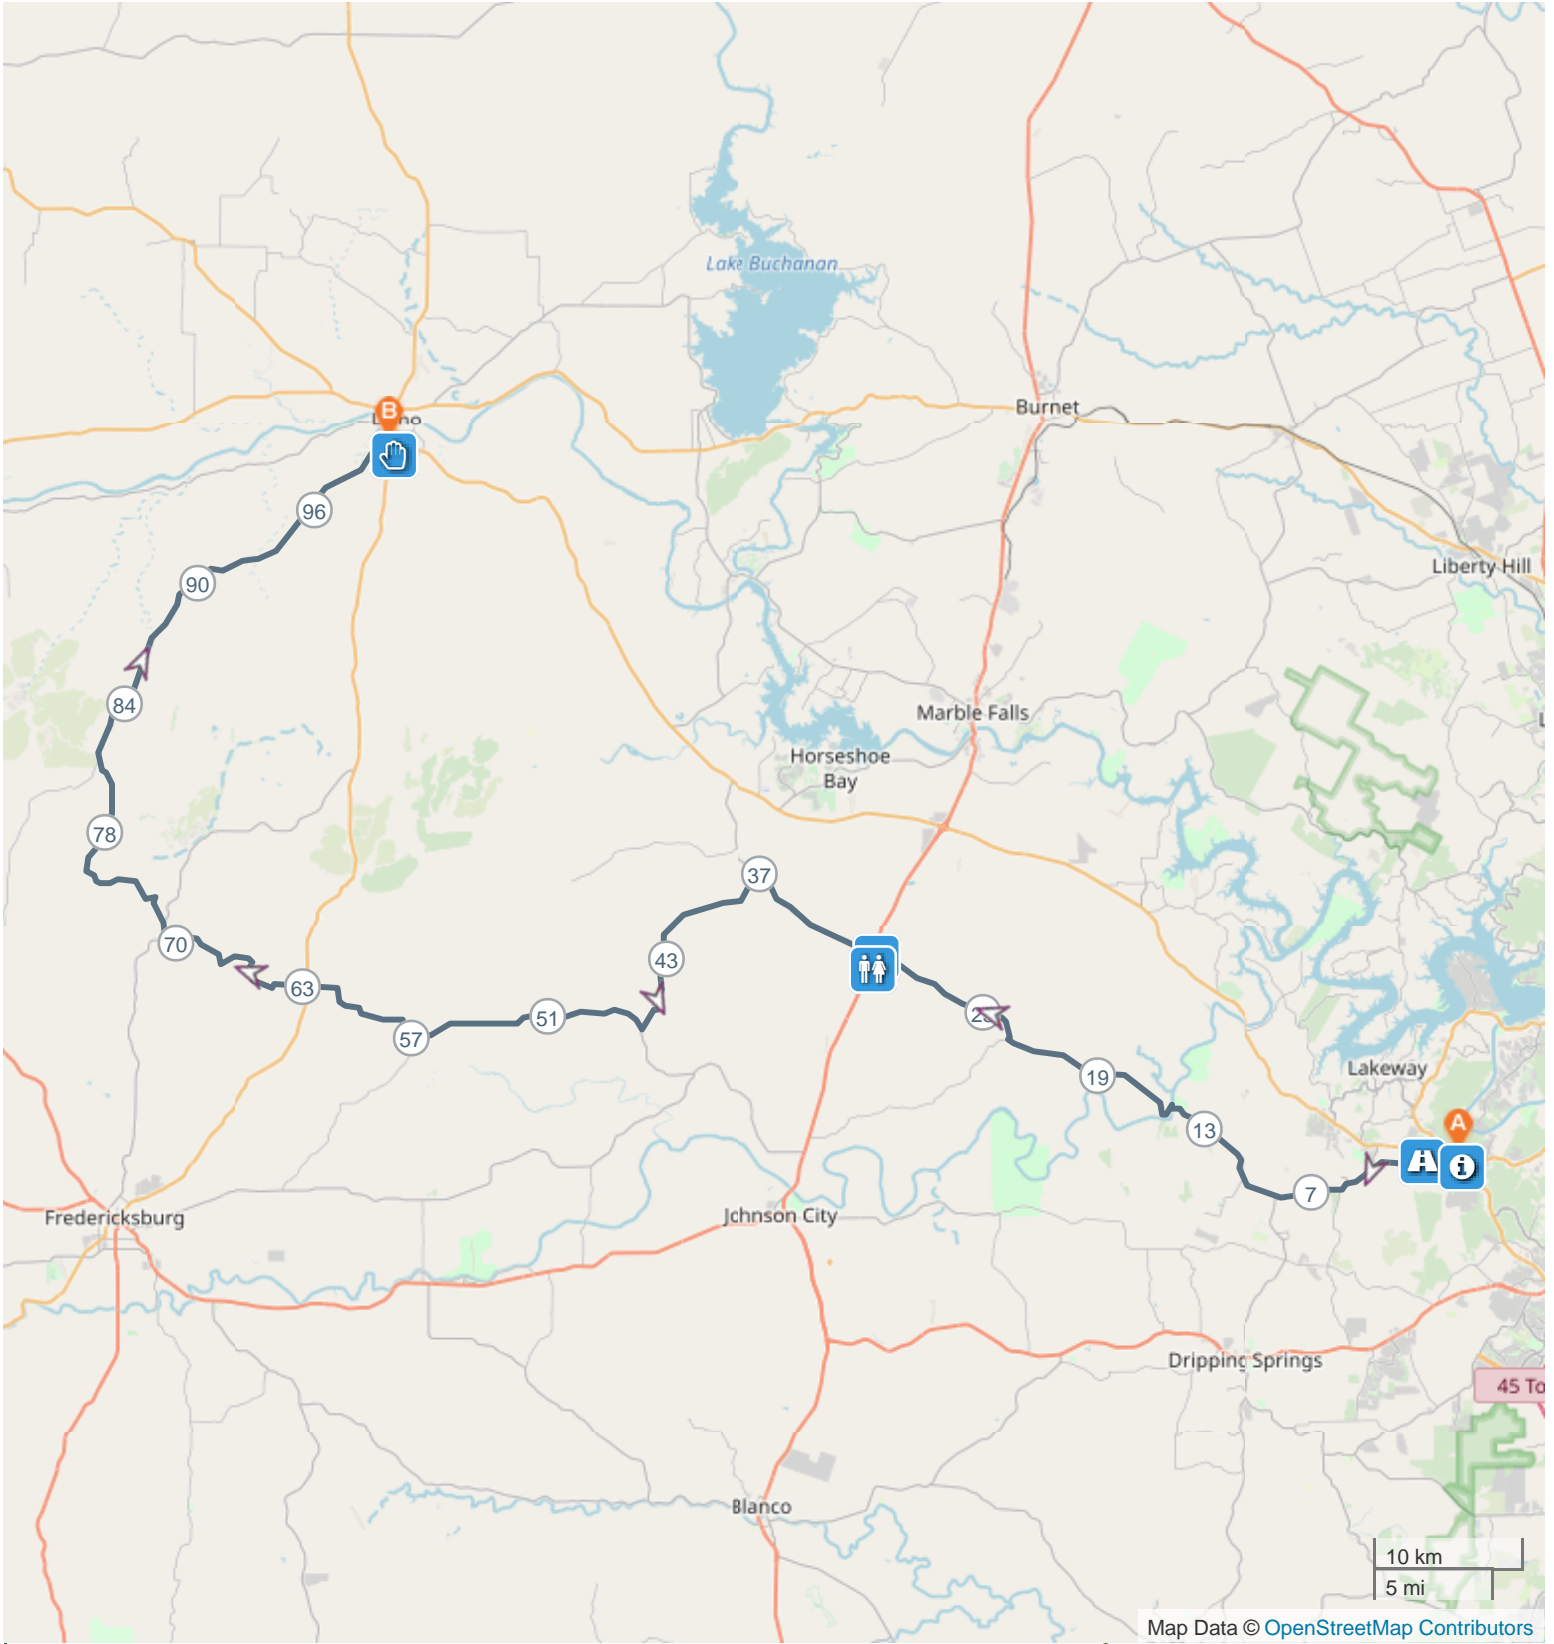

2024 HCR PCA Bluebonnet Tour

ROUTE INFORMATION

ROUTE LENGTH 100.795 miles

ASCENT 6197 ft

DESCENT 6069 ft

HILLS ⬆ 45.0% | ⬇ 39.6% | ➡ 15.4%

TERRAIN Road 🏔

START **LAT:** 30.306519, **LNG:** -97.936948

NOTES

Route for HCR PCA 2024 Bluebonnet Tour

2024 HCR PCA Bluebonnet Tour

ROUTE DIRECTIONS

No	Miles	Turn	Directions
1	0.000		 Meet in the Bee Cave Whole Foods parking lot at 8am for a driver's meeting. Restrooms are available in the McDonald's if needed.
2	0.040	←	Turn left onto Market Street
3	0.101	→	Turn right onto West Highway 71
4	1.801	←	Turn left onto Hamilton Pool Road
5	1.804	←	 Pull onto the shoulder of Hamilton Pool Road in front of Bee Cave Elementary to allow the group to catch up after the traffic signal.
6	23.015	→	Turn right onto East Ranch Road 962
7	30.100	←	Turn left onto North US Highway 281
8	30.410	←	 Turn right into the Valero parking lot for a quick rest stop.
9	30.429	←	Exit the Valero station & turn left onto North US Highway 281.
10	30.908	←	Quick left onto West Ranch Road 962
11	30.909	←	 Pull onto the shoulder of RR 962 to allow the group to catch up after the traffic signal.
12	37.084	←	Turn left onto Smith West Ranch Road
13	42.129	←	Turn left onto Smith West Ranch Road
14	45.359	↗	Keep right onto Smith West Ranch Road
15	46.605	↘	Turn sharp right onto Ranch Road 1323
16	59.859	←	Turn left onto Ranch Road 1323
17	62.552	→	Turn right onto North State Highway 16
18	62.624	←	Turn left onto Eckert Road
19	64.000	←	Turn left onto Eckert Road
20	64.734	→	Turn right onto Eckert Road
21	64.910	↗	Turn slight right onto Eckert Road
22	67.413	→	Turn right onto Lower Crabapple Road
23	67.841	↗	Turn slight right onto Lower Crabapple Road
24	67.950	←	Turn left onto Lower Crabapple Road
25	68.924	↖	Keep left onto Lower Crabapple Road
26	70.402	→	Turn right
27	70.592	→	Turn right onto Ranch to Market Road 965